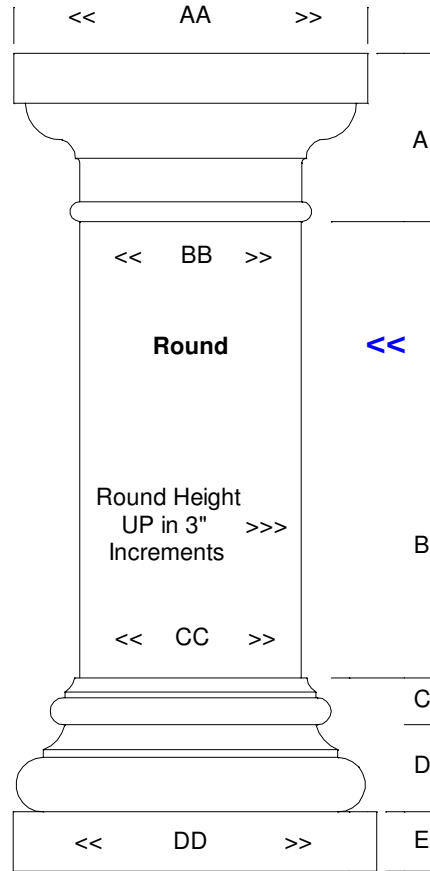

# Standard Shape Details

Fluted

Penza

Corinthian

Chamfered

Lg Radius

Sm Radius

Octagon

Round

Lobed

A B C D E

AA BB CC DD EE

Chamfered Lg Radius Sm Radius

## Base & Capital Shapes

## Column Shapes (Check)